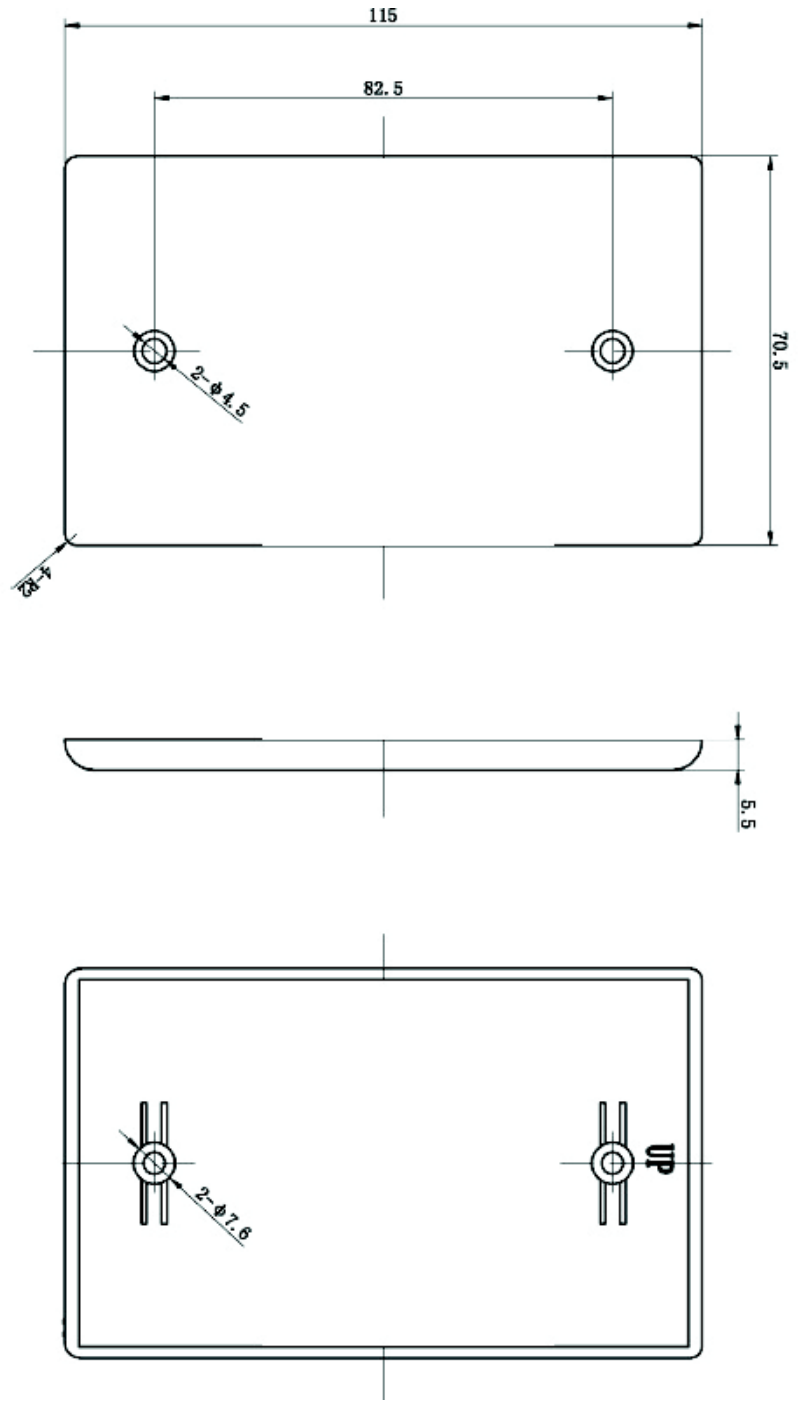

Compatible with all Vertical Cable inserts and most standard inserts

SKU: 304-Series

DESCRIPTION

6 Port Keystone Port Wall Plate.
Available in Almand, Black, Ivory and White.

FEATURES

- Fits most keystone inserts
- Fits all VC inserts (350, 351, 352, 353 Series)
- High-impact ABS construction
- Matching color mounting screws
- 94 V-0 Fire Retardant
- Smooth finish

VERTICAL CABLE

951.696.7772 California

800.749.2447 Florida

845.391.8318 New York

Specs subject to change without notice.
It is the sole responsibility of the user to have the most current specs.

Keystone Wall Plate, 0 Port compatible with all Vertical Cable inserts and most standard inserts

SKU: 304 Series

DESCRIPTION

0 Port Keystone Port Wall Plate.
Available in Almand, Black, Ivory and White.

FEATURES

- Fits most keystone inserts
- Fits all VC inserts (350, 351, 352, 353 Series)
- High-impact ABS construction
- Matching color mounting screws
- 94 V-0 Fire Retardant
- Smooth finish