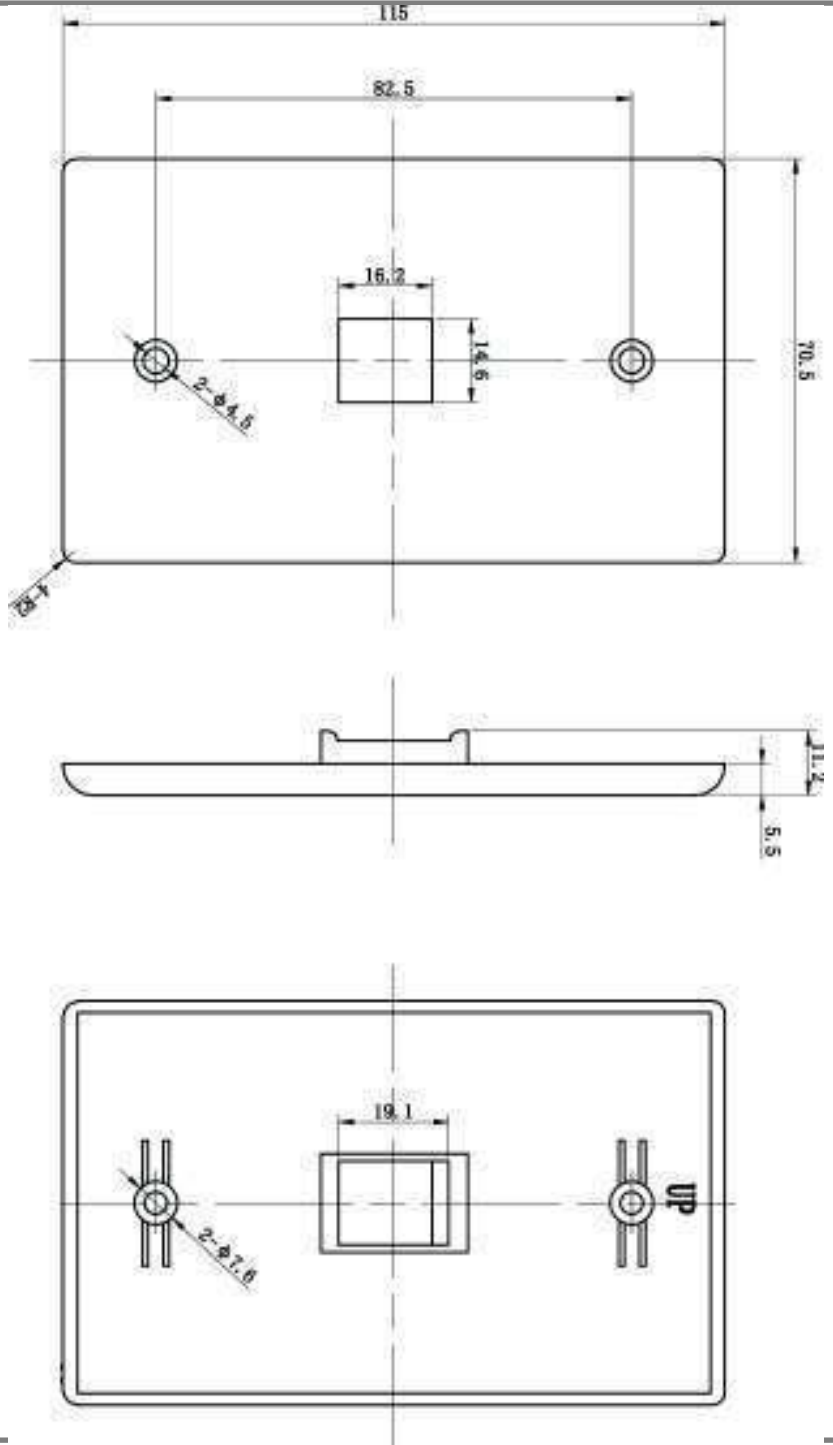

VERTICAL CABLE

951.696.7772 California

800.749.2447 Florida

845.391.8318 New York

Specs subject to change without notice.
It is the sole responsibility of the user to have the most current specs.