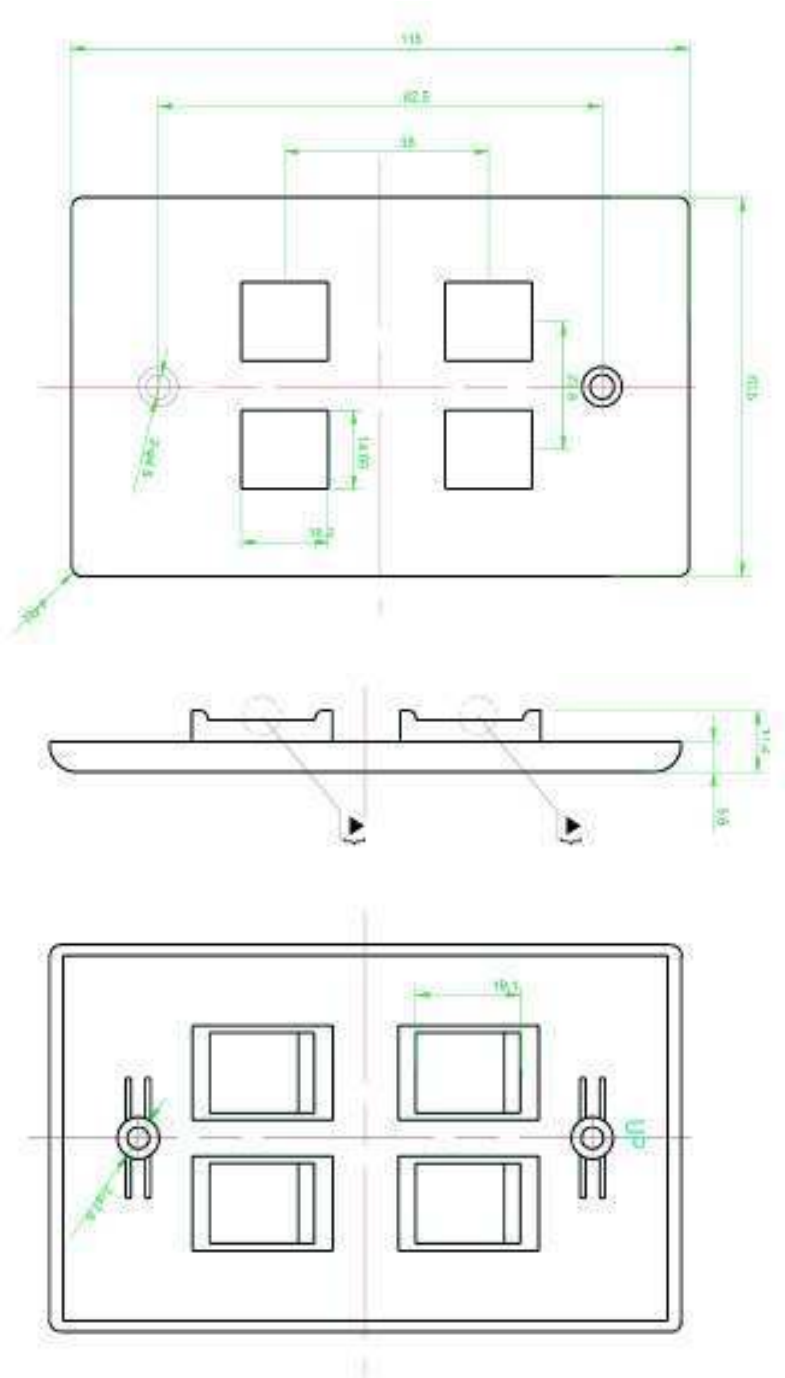

compatible with all Vertical Cable inserts and most standard inserts

SKU: 304 Series

DESCRIPTION

3 Port Keystone Port Wall Plate.
Available in Almand, Black, Ivory and White.

FEATURES

- Fits most keystone inserts
- Fits all VC inserts (350, 351, 352, 353 Series)
- High-impact ABS construction
- Matching color mounting screws
- 94 V-0 Fire Retardant
- Smooth finish

Compatible with all Vertical Cable inserts and most standard inserts

SKU: 304-Series

DESCRIPTION

4 Port Keystone Port Wall Plate.
Available in Almond, Black, Ivory and White.

FEATURES

- Fits most keystone inserts
- Fits all VC inserts (350, 351, 352, 353 Series)
- High-impact ABS construction
- Matching color mounting screws
- 94 V-0 Fire Retardant
- Smooth finish