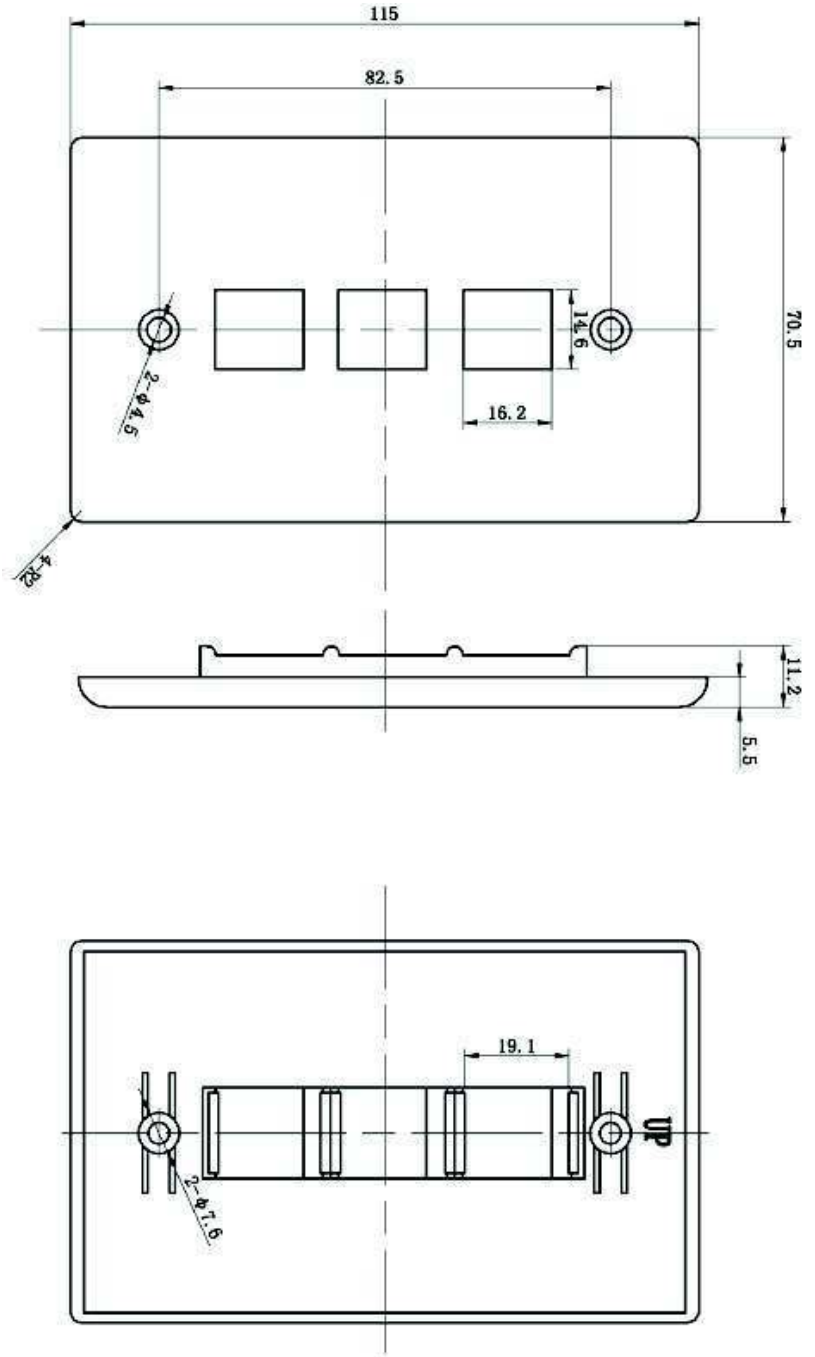

compatible with all Vertical Cable inserts and most standard inserts

SKU: 304 Series

DESCRIPTION

3 Port Keystone Port Wall Plate.
Available in Almand, Black, Ivory and White.

FEATURES

- Fits most keystone inserts
- Fits all VC inserts (350, 351, 352, 353 Series)
- High-impact ABS construction
- Matching color mounting screws
- 94 V-0 Fire Retardant
- Smooth finish