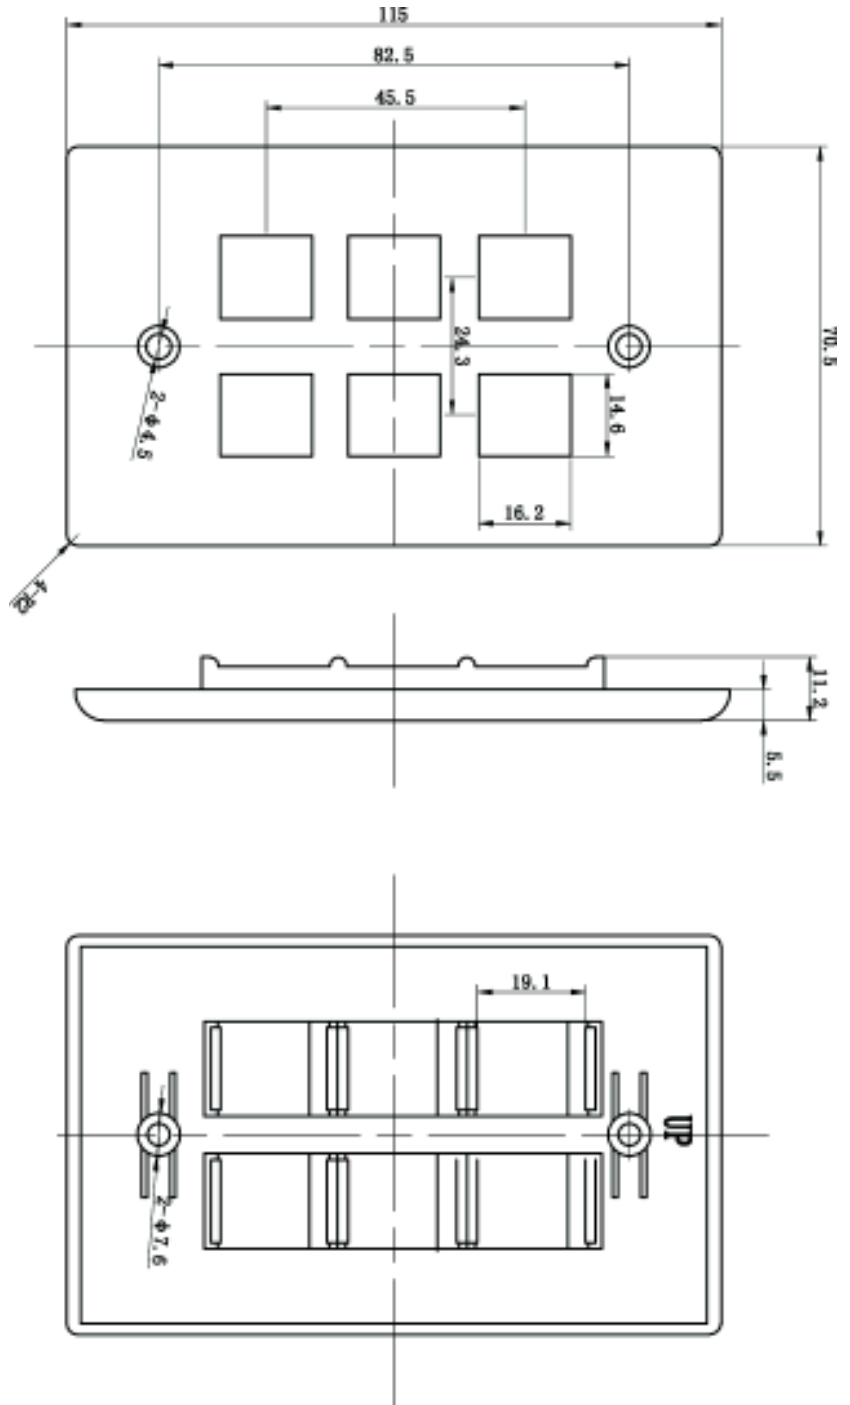

Compatible with all Vertical Cable inserts and most standard inserts

SKU: 304-Series

DESCRIPTION

4 Port Keystone Port Wall Plate.
Available in Almond, Black, Ivory and White.

FEATURES

- Fits most keystone inserts
- Fits all VC inserts (350, 351, 352, 353 Series)
- High-impact ABS construction
- Matching color mounting screws
- 94 V-0 Fire Retardant
- Smooth finish

VERTICAL CABLE

951.696.7772 California

800.749.2447 Florida

845.391.8318 New York

Specs subject to change without notice.
It is the sole responsibility of the user to have the most current specs.

Keystone Wall Plate, 6 Port

Compatible with all Vertical Cable inserts and most standard inserts

SKU: 304-Series

DESCRIPTION

6 Port Keystone Port Wall Plate.
Available in Almand, Black, Ivory and White.

FEATURES

- Fits most keystone inserts
- Fits all VC inserts (350, 351, 352, 353 Series)
- High-impact ABS construction
- Matching color mounting screws
- 94 V-0 Fire Retardant
- Smooth finish

VERTICAL CABLE

951.696.7772 California

800.749.2447 Florida

845.391.8318 New York

Specs subject to change without notice.
It is the sole responsibility of the user to have the most current specs.

Keystone Wall Plate, 0 Port compatible with all Vertical Cable inserts and most standard inserts