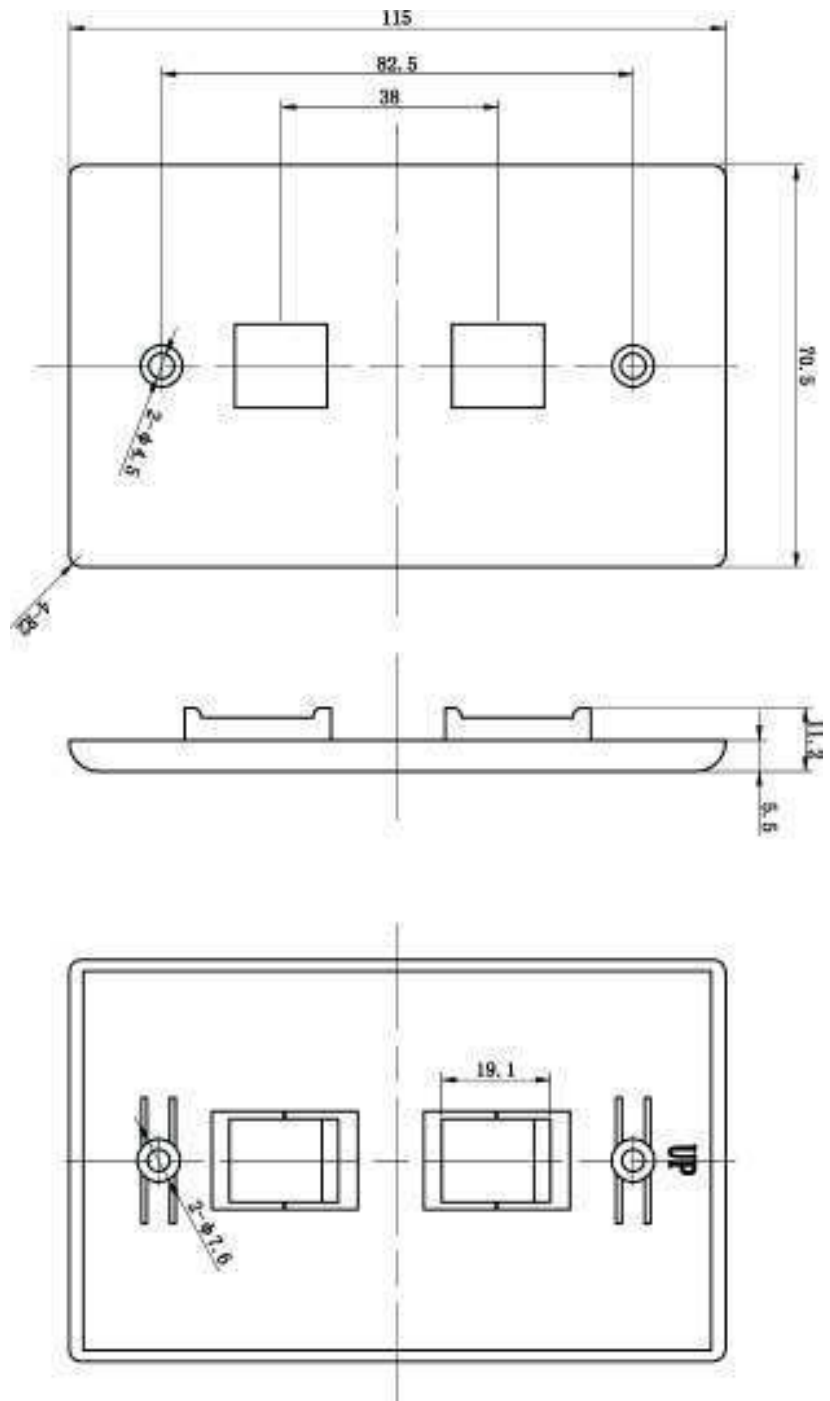

Keystone Wall Plate, 1 Port

Compatible with all Vertical Cable inserts and most standard inserts

SKU: 304 Series

DESCRIPTION

1 Port Keystone Port Wall Plate.
Available in Almand, Black, Ivory and White.

FEATURES

800.749.2447 Florida

845.391.8318 New York

Specs subject to change without notice.
It is the sole responsibility of the user to have the most current specs.

Keystone Wall Plate, 2 Port

Compatible with all Vertical Cable inserts and most standard inserts

SKU: 304 Series

DESCRIPTION

2 Port Keystone Port Wall Plate.
Available in Almand, Black, Ivory and White.

FEATURES

- Fits most keystone inserts
- Fits all VC inserts (350, 351, 352, 353 Series)
- High-impact ABS construction
- Matching color mounting screws
- 94 V-0 Fire Retardant
- Smooth finish